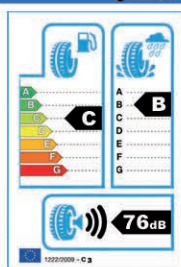

Opona 13R22,5 Linglong D960 M+S