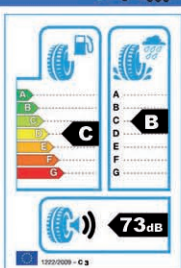

Opona 315/80R22,5 Linglong LFW806