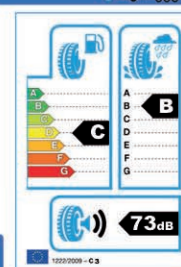

Opona 385/65R22,5 Linglong LFW806